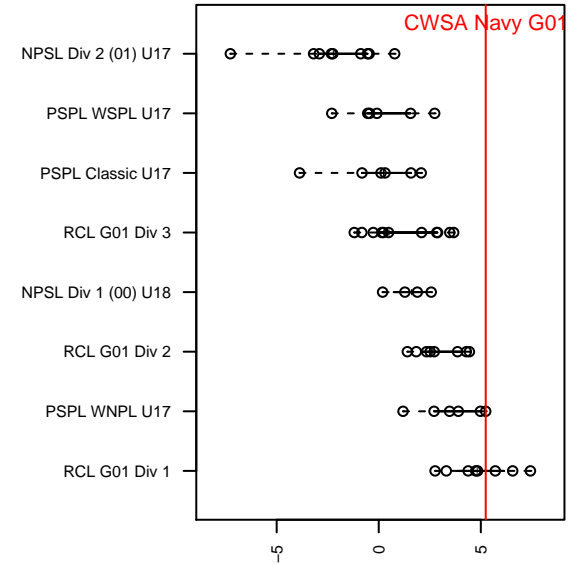

**attack and defense rating
relative to others at age
and all opponents in last 13 months**