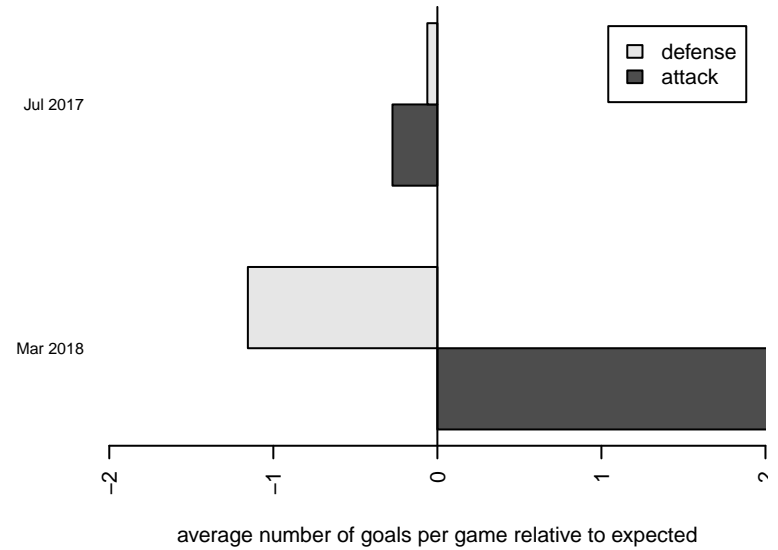

Performance relative to 13 month average