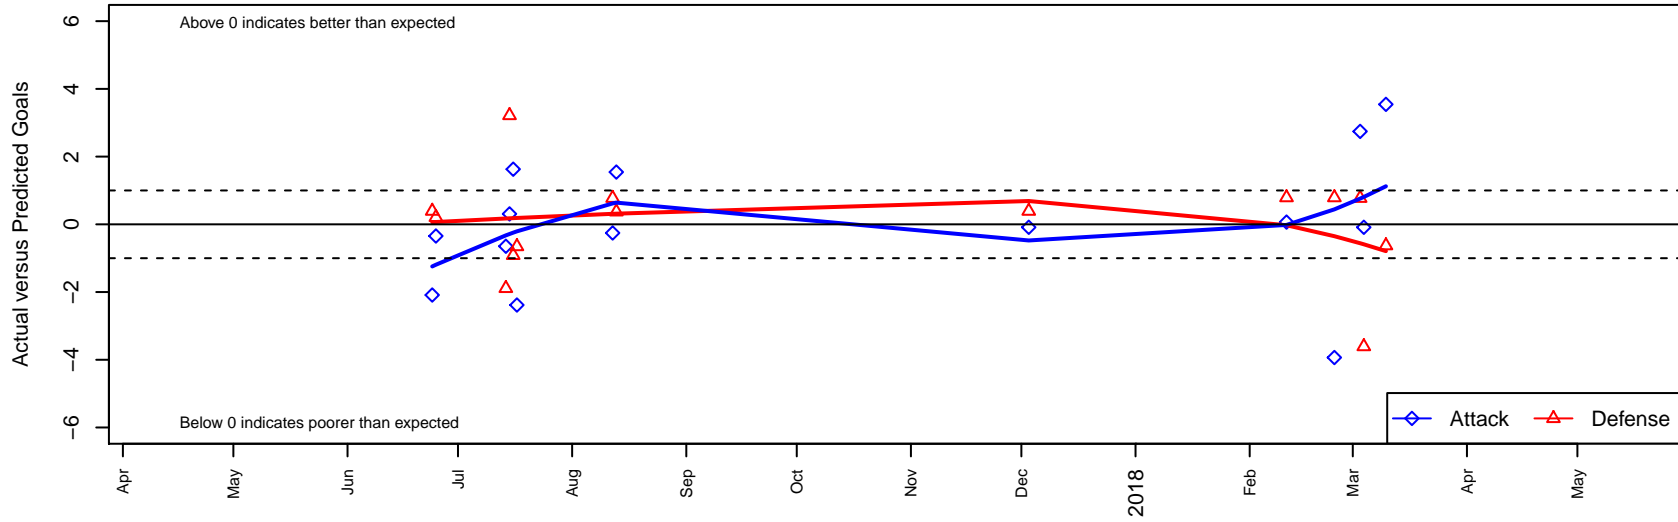

# CWSA Navy G01

Central Washington Soccer Academy  
 Yakima, WA  
 G01 total strength=1803  
 attack=60.35 defense=17.35  
 fall league = PSPL WNPL U17  
 notes= Washburn 2013-5

alt names used:

Venues played:  
 2017 US Club Regionals G01  
 2017 Nike Crossfire Challenge Super Group U'  
 2017 PSPL WNPL U17

**CWSA Navy G01**  
 Dots are actual minus expected GF (blue circles) and GA (red triangles).  
 Blue line is smoothed change in attack strength. Red is smoothed change in defense strength.

**attack and defense variance (black dot)  
relative to other teams  
and top 10 in region**