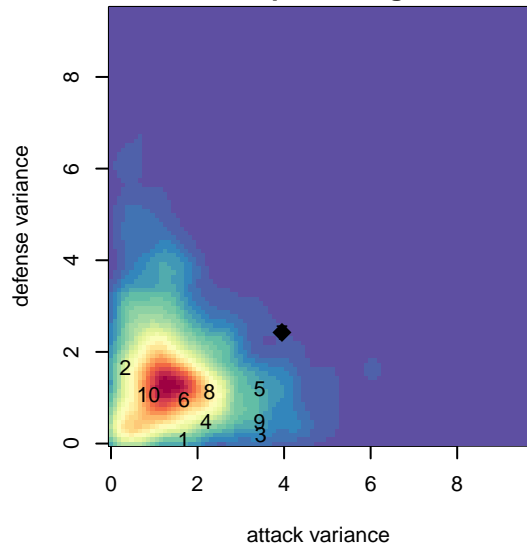

# CWSA Navy G01

Central Washington Soccer Academy  
 Yakima, WA  
 G01 total strength=1803  
 attack=60.35 defense=17.35  
 fall league = PSPL WNPL U17  
 notes= Washburn 2013-5

alt names used:

Venues played:  
 2017 US Club Regionals G01  
 2017 Nike Crossfire Challenge Super Group U'  
 2017 PSPL WNPL U17

**CWSA Navy G01**  
 Dots are actual minus expected GF (blue circles) and GA (red triangles).  
 Blue line is smoothed change in attack strength. Red is smoothed change in defense strength.

**attack and defense variance (black dot)  
relative to other teams  
and top 10 in region**