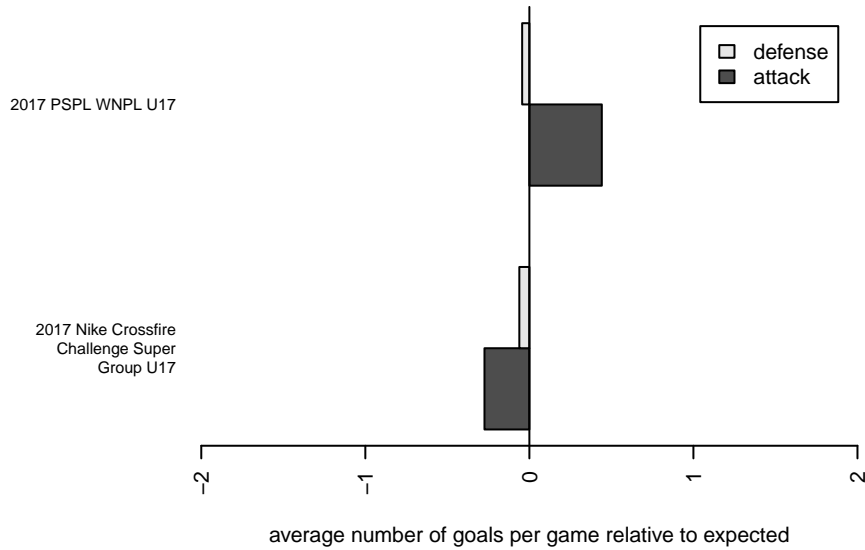

Performance relative to 13 month average