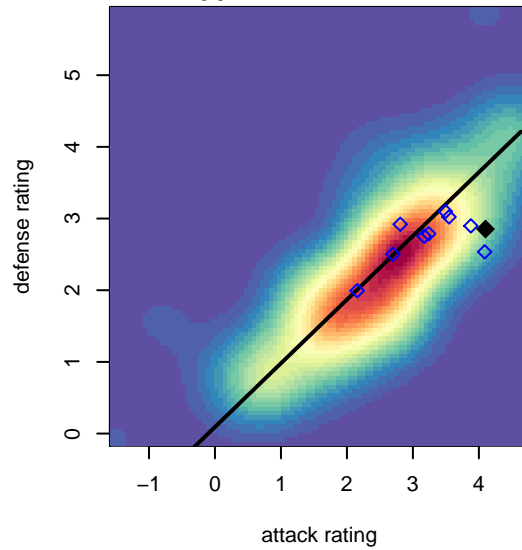

**attack and defense rating
relative to others at age
and all opponents in last 13 months**